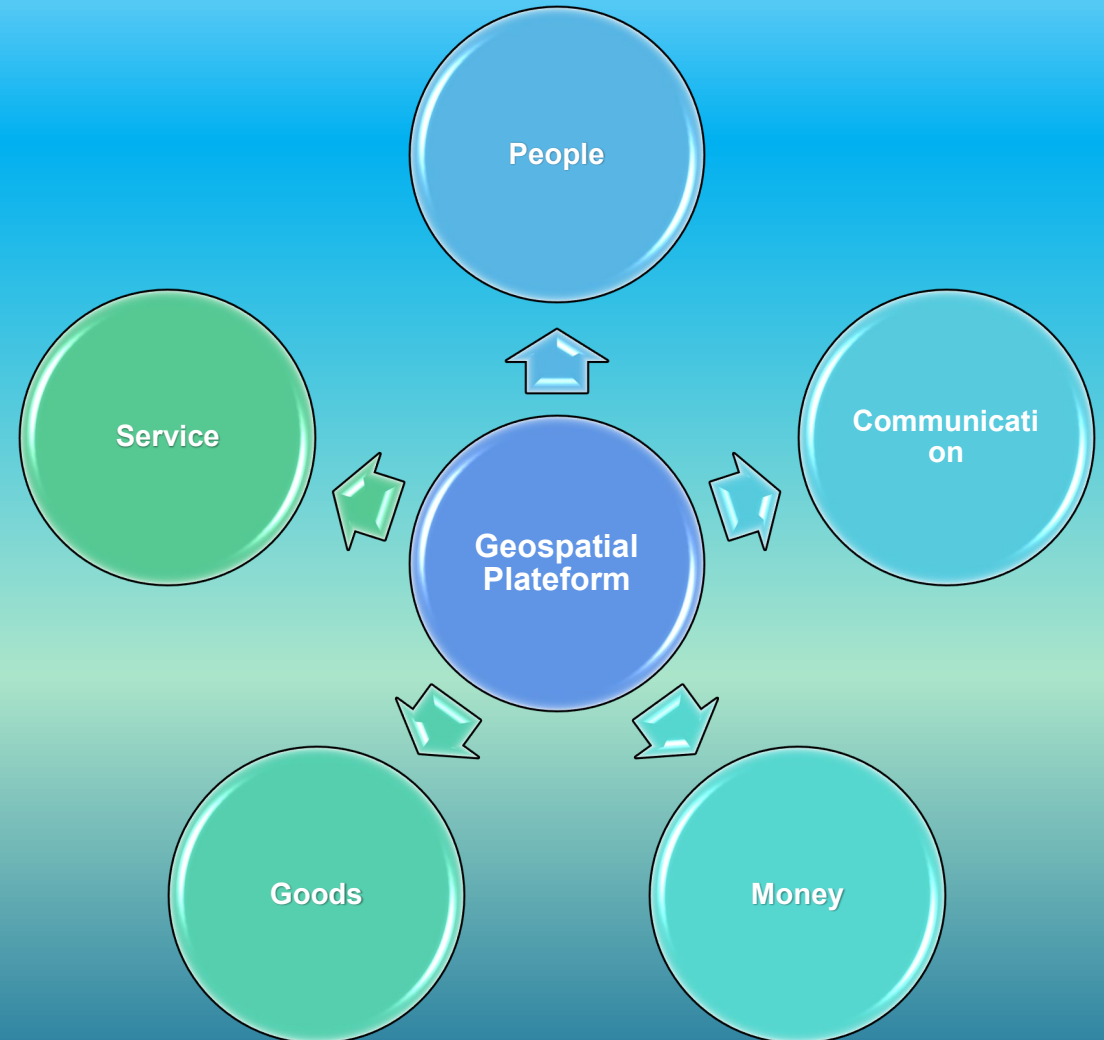

UN 2.0 Need Geospatial Foundation