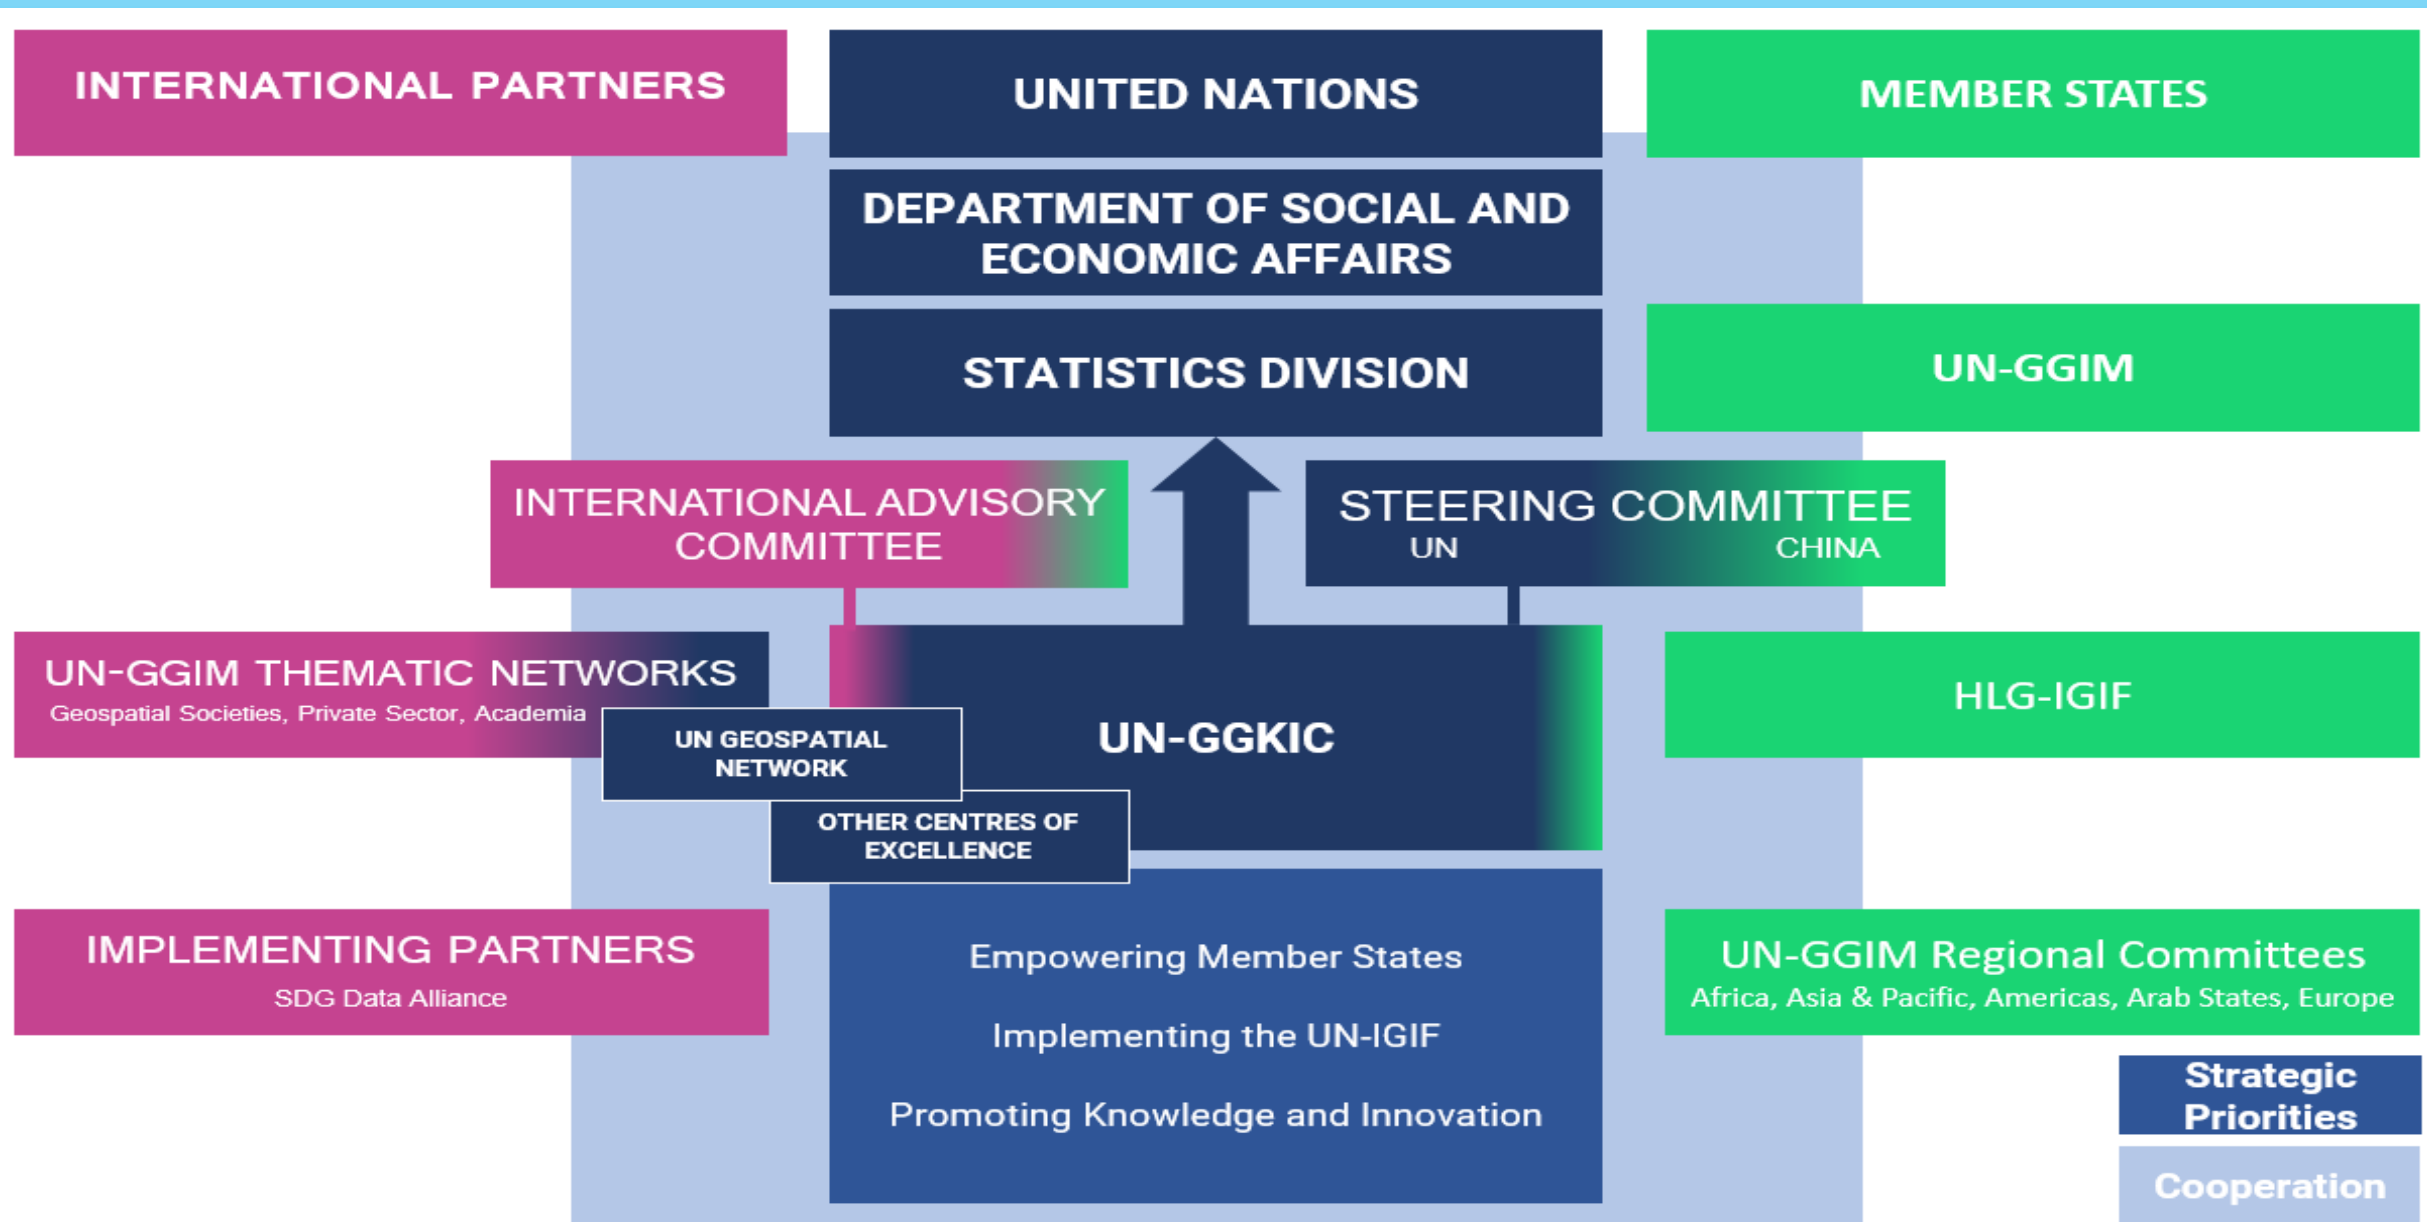

Declaration on Future Generations

Global Geospatial Governance for the Future

UN-GGKIC and Strategic Goals

**Geospatial IDEAS
Benefiting Our World !**

United Nations Global Geospatial Knowledge and Innovation Centre
Huzhou (Deqing), Zhejiang, China

1. Developing leadership and collaboration
2. Addressing national priorities, accelerating the goals
3. Fostering geospatial knowledge methods
4. Enabling innovation and technology
5. Enhancing communication and awareness

2024 Meeting of the International Advisory Committee of UN GGKIC

April 2024 Deqing China

April 2024 Deqing China

Institutional Arrangements

Participating in UN-GGIM Activities

UN GeoNow 2024 Overview

UN GeoNow
Open Week

Geospatial Application Conference

ESCAP Expert Meeting on Regional Data Hub for
DRR and SDGs

DPIDG Global Data Forum

Moganshan Talks

UN Symposium on Geospatial Leadership
Development

Geo Expo

UN GeoNow 2024 Think Tanks Initiatives