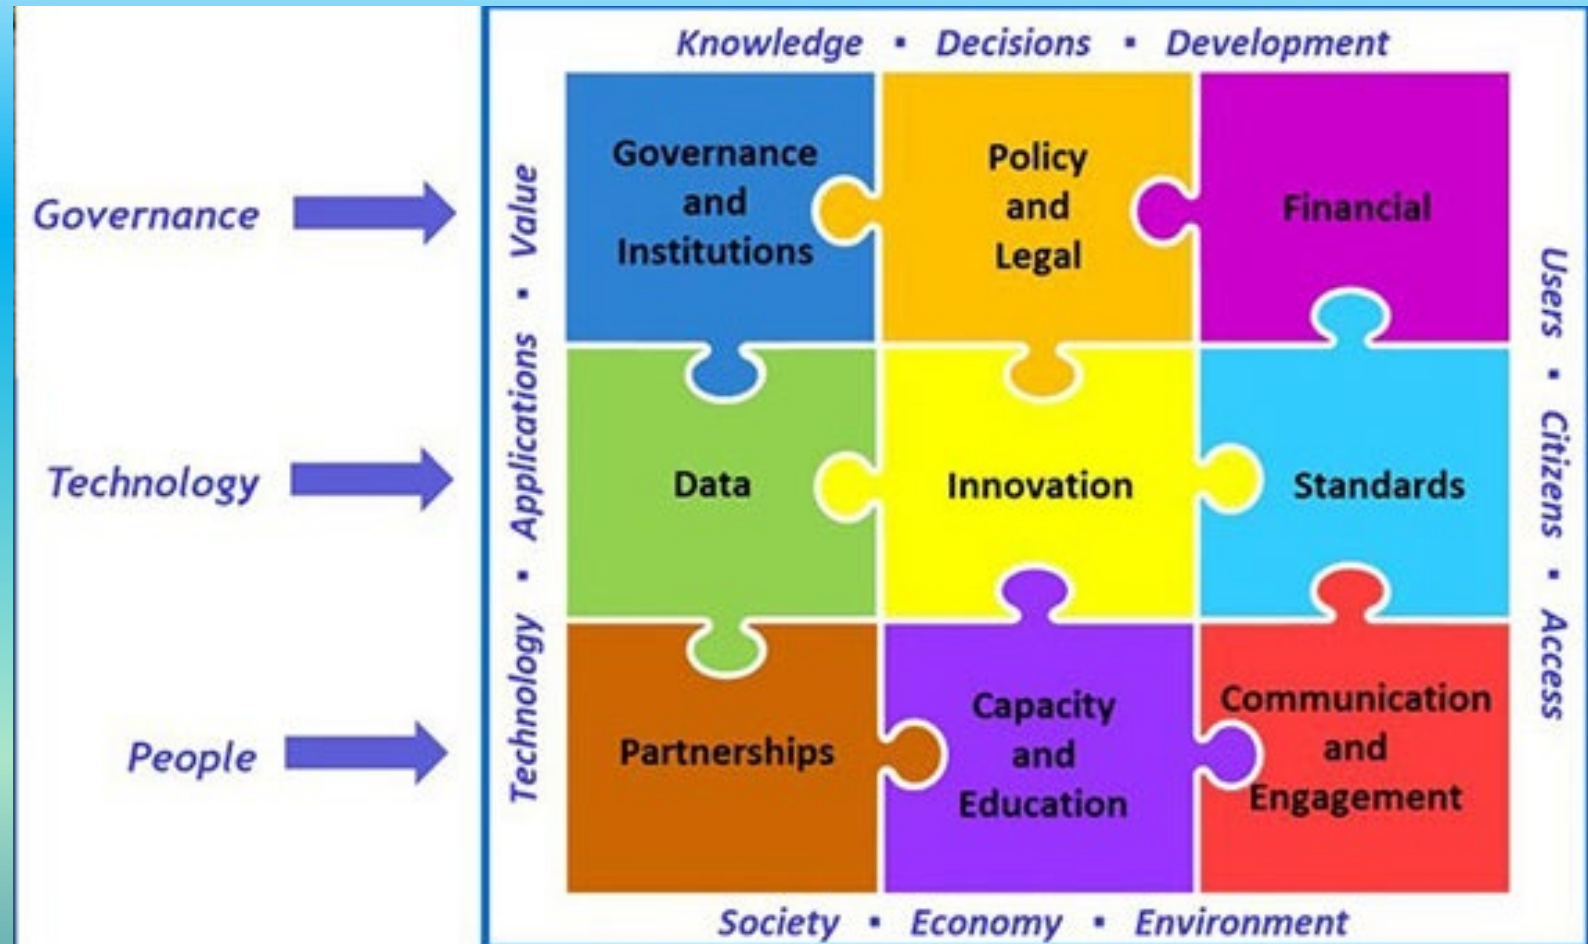

Moganshan Talks

1. Digital Twins and Smart City
2. Smart Farming and Food Security
3. Natural Resource Survey Land Governance
4. Clean Energy and Green Development
5. Climate Change and DRR
6. Geo-modeling and Geospatial Intelligence

UN GeoNow 2024 Conclusion Remarks

Key Priorities for Future Geospatial Development

- *Advancement of Geospatial Knowledge*
- *Promotion of Cross-Border Integration*
- *Enhancement of Digital Infrastructure*
- *Capacity-Building for Youth Leadership*

UN 2.0 Need Geospatial Foundation

UN Integrated Geospatial Information Framework

High Level Group on UN-IGIF

Data and Technology for SIDS

- IoT and 5G
- Big Data and Data Science
- Block-Chain and Safety
- Algorithm and Platform
- Deep learning and AI