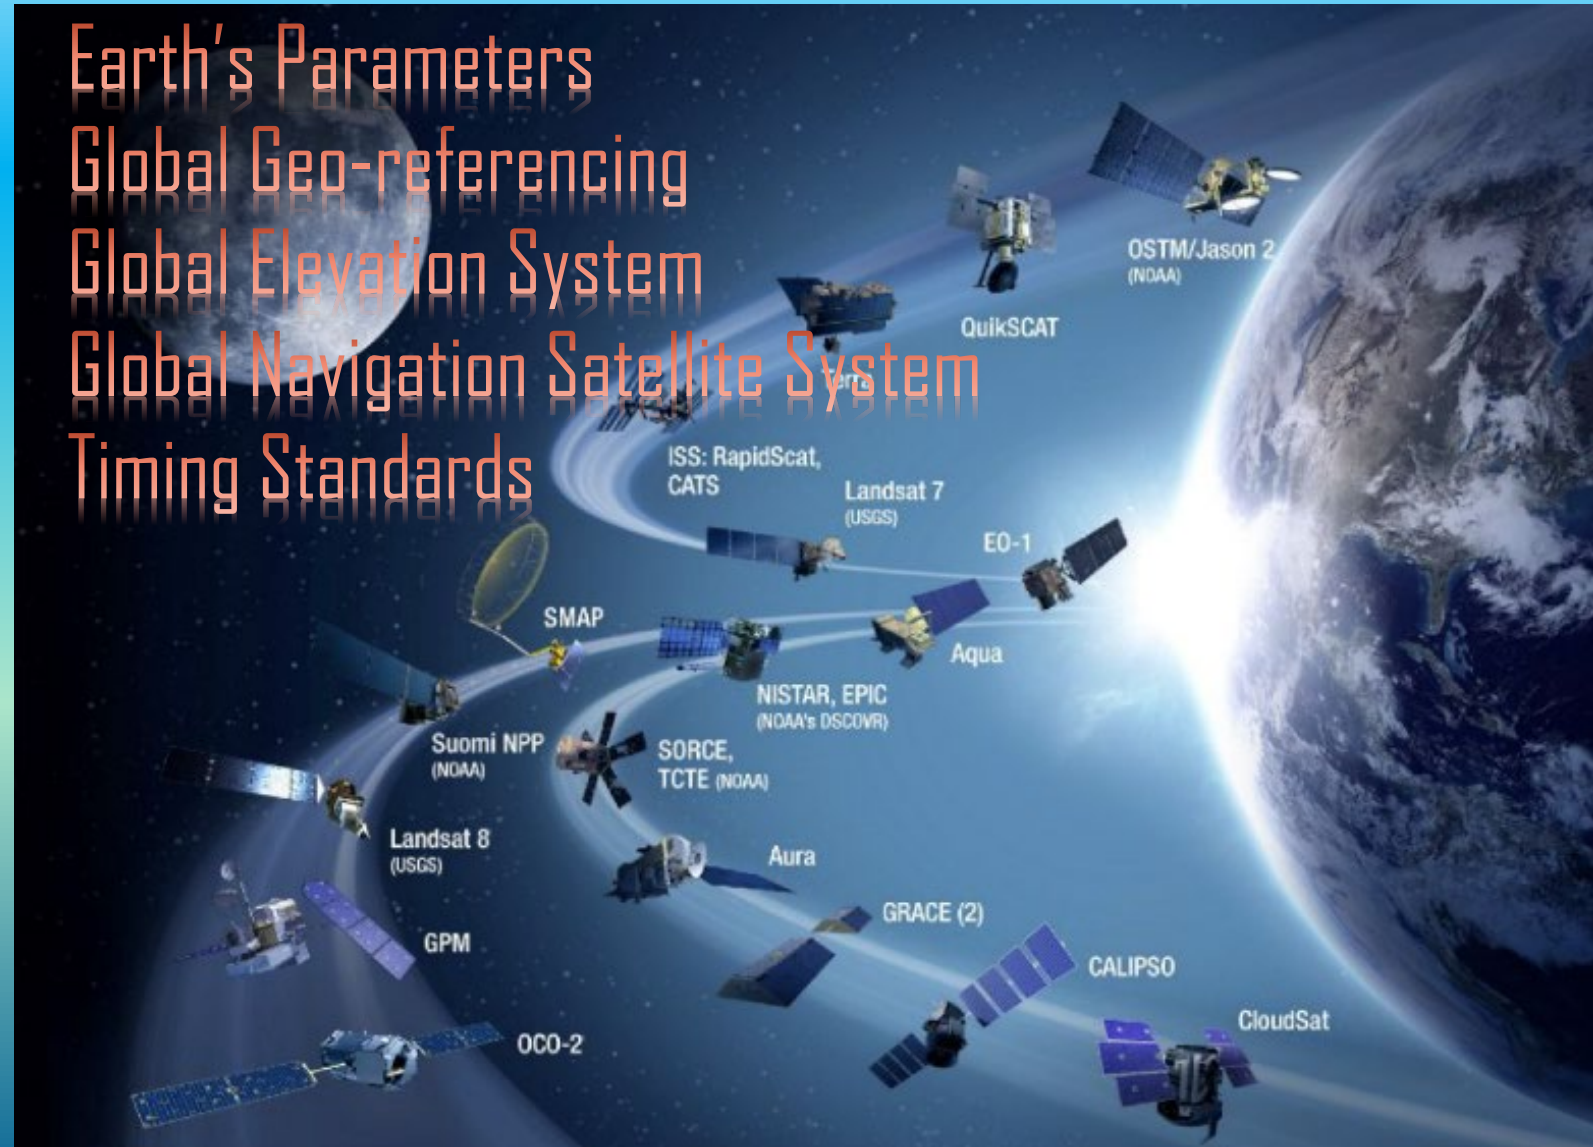

UN 2.0 Need Geospatial Foundation

UN Integrated Geospatial Information Framework

High Level Group on UN-IGIF

Data and Technology for SIDS

- IoT and 5G
- Big Data and Data Science
- Block-Chain and Safety
- Algorithm and Platform
- Deep learning and AI

Global Geodetic Framework Linking All

- Earth's Parameters
- Global Geo-referencing
- Global Elevation System
- Global Navigation Satellite System
- Timing Standards

Earth Observation Systems Monitoring Changes

Deep Space Exploration

深空

Space-bond

天基

Aerial-bond

空基

Ground-based Ocean-floating

陆基
海基