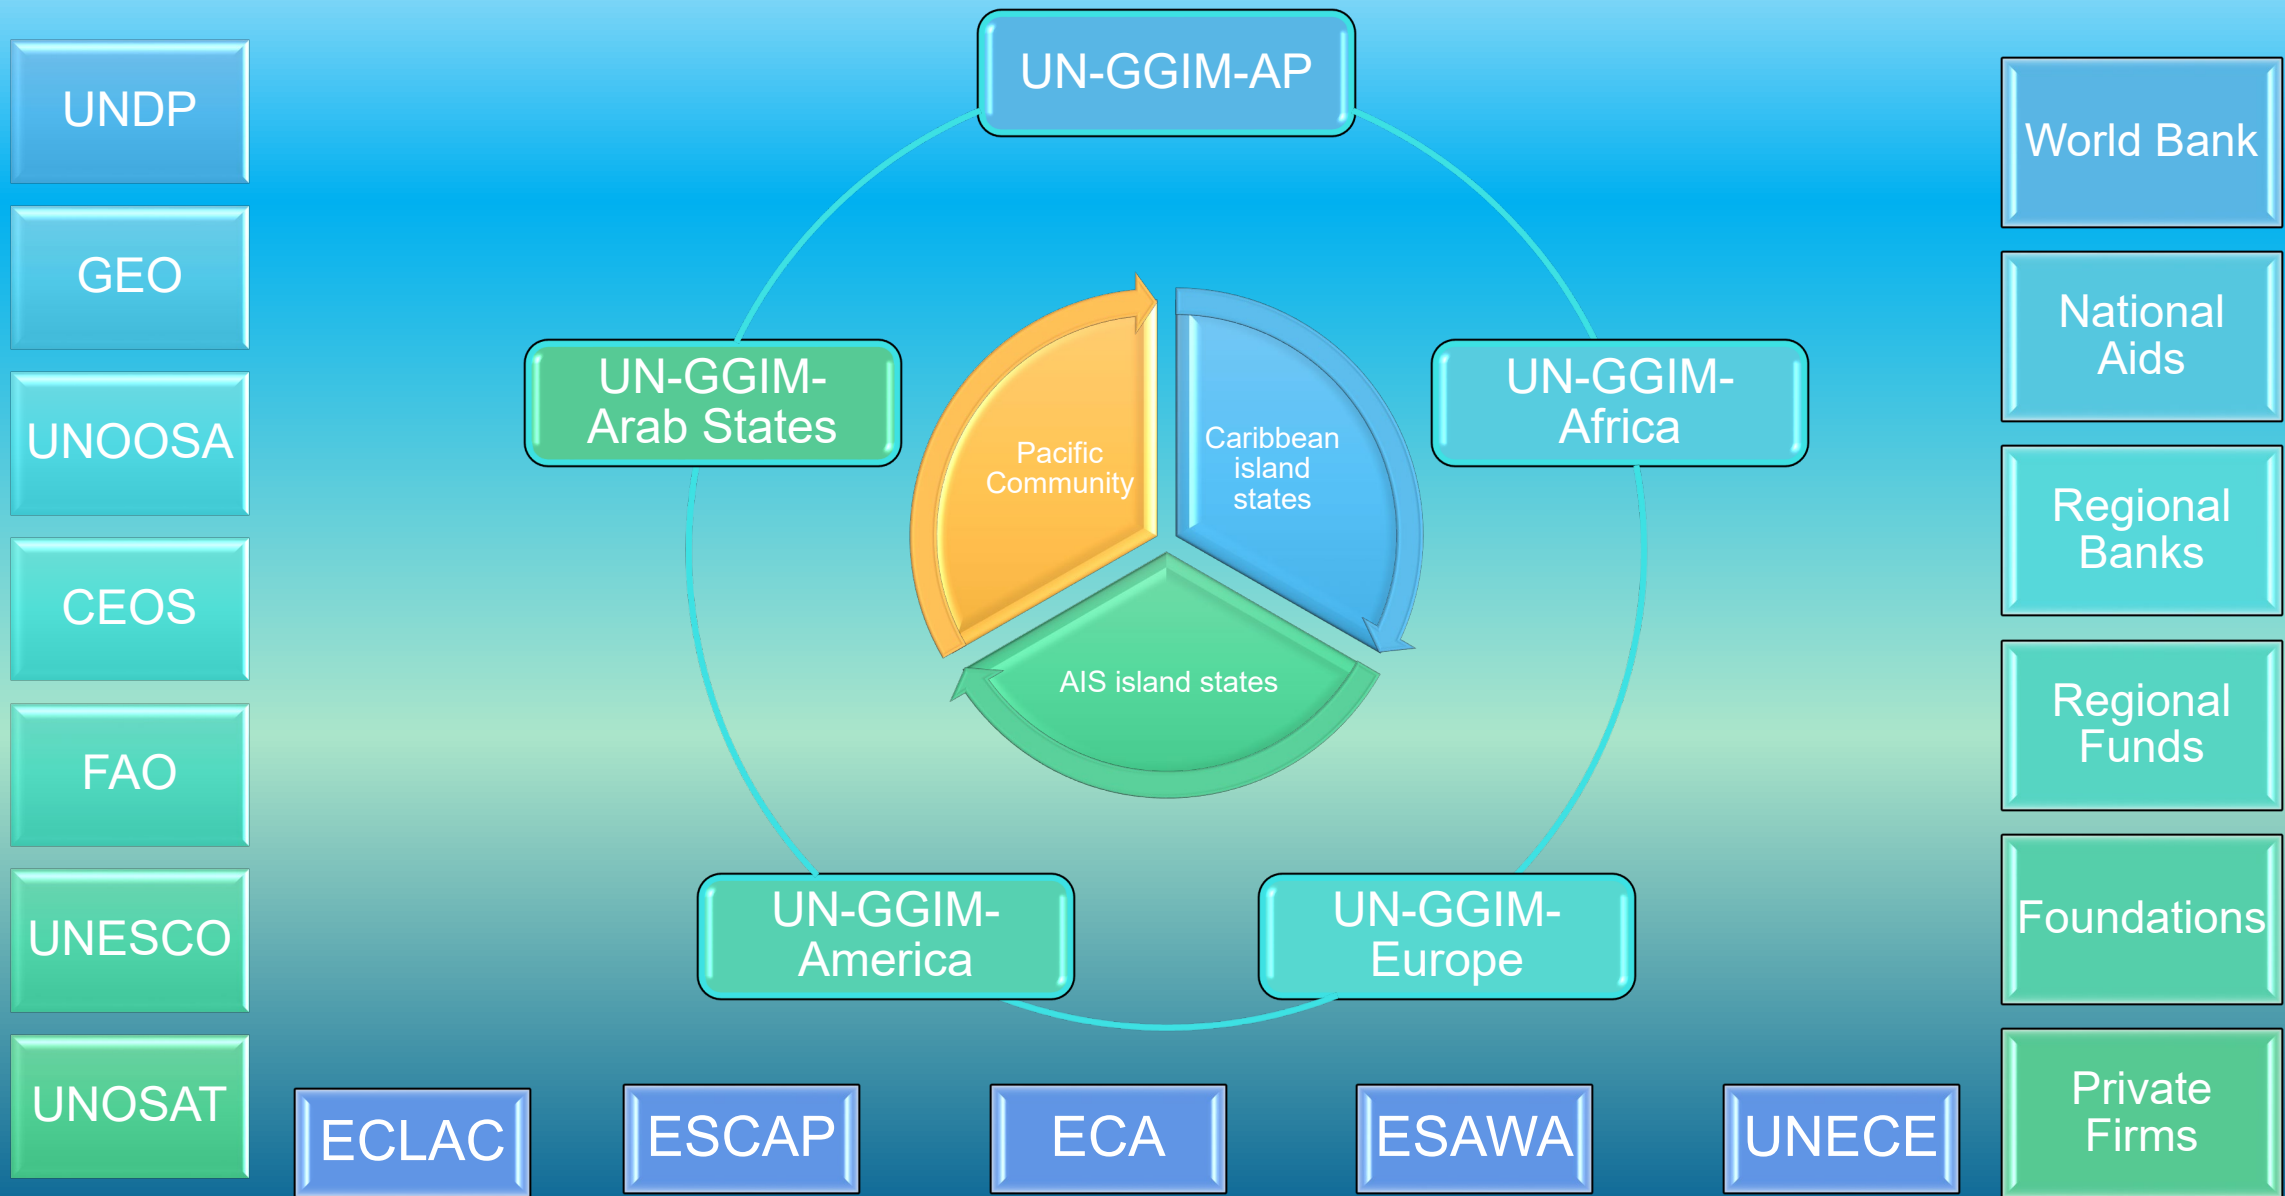

Geospatial Application Conference

ESCAP Expert Meeting on Regional Data Hub for
DRR and SDGs

DPIDG Global Data Forum

Moganshan Talks

UN Symposium on Geospatial Leadership
Development

Geo Expo

UN GeoNow 2024 Think Tanks Initiatives

Global Geodetic Framework Linking All

- Earth's Parameters
- Global Geo-referencing
- Global Elevation System
- Global Navigation Satellite System
- Timing Standards

Earth Observation Systems Monitoring Changes

Deep Space Exploration

深空

Space-bond

天基

Aerial-bond

空基

Ground-based Ocean-floating

陆基
海基

A Global SDG Data Hub / Geo-dashboard

Geospatial Capacity Development Adoption

Geospatial Knowledge Innovation and Engagement

Problem >>> Solution

Requirement >>> Innovation

How to Collaborate?

Possible Cooperation between UN-GGKIC and Pacific Community