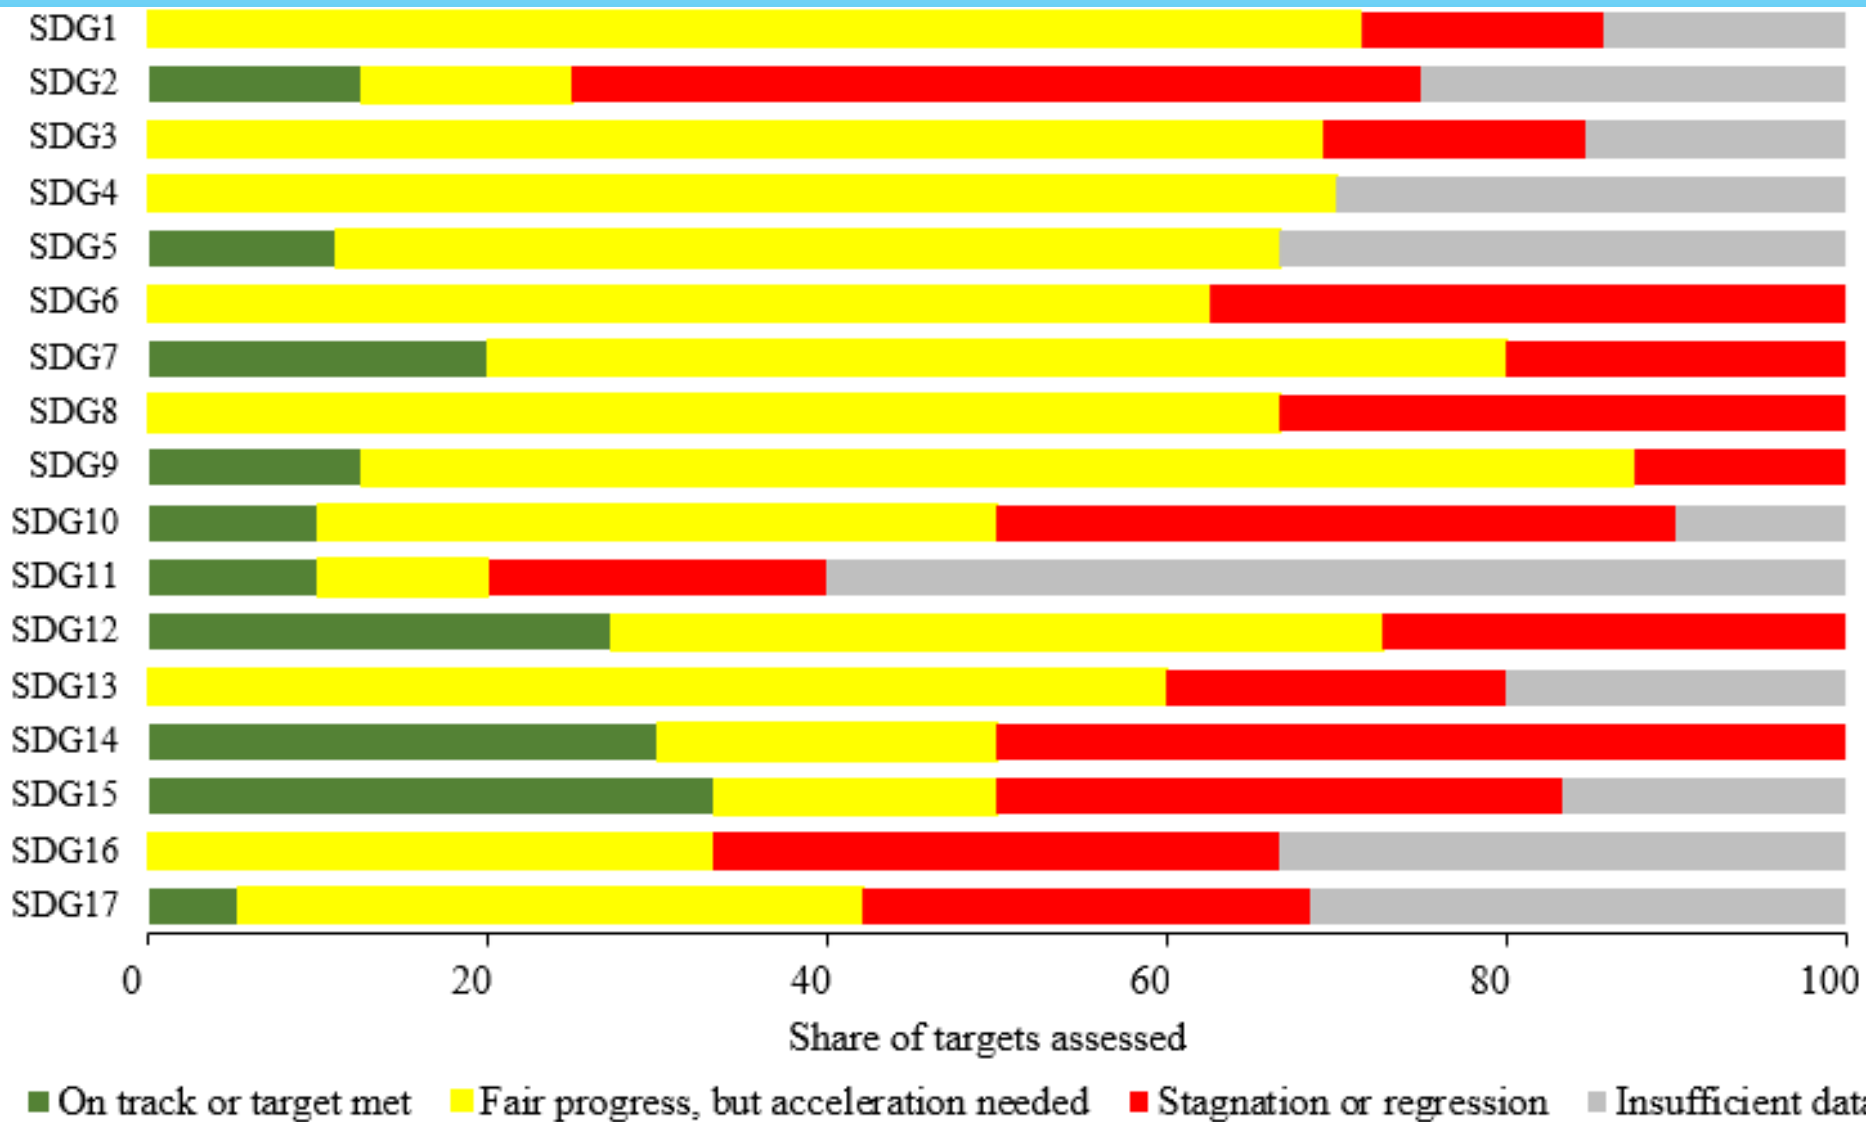

Geospatial Knowledge for Sustainable Development in PICT

United Nations Global Geospatial Knowledge and Innovation Centre

Islands: Integrated Components of the Earth

- Alluvial Island
- Continental Island
- Volcanic Island
- Coral Islands

Ocean 71% + 29% Land (2% Islands)

UN 2030 Agenda and Assessment

2023

The Sustainable Development Goals Report
Special edition

Summit of the Future and Outcome Documents

- I. Sustainable development and financing for development (Actions 1~12)
- II. International peace and security (Actions 13~27)
- III. Science, technology and innovation and digital cooperation (Actions 28~33)
- IV. Youth and future generations (Actions 34~37)
- V. Transforming global governance (Actions 38~56)

Global Geodetic Framework Linking All

- Earth's Parameters
- Global Geo-referencing
- Global Elevation System
- Global Navigation Satellite System
- Timing Standards

Earth Observation Systems Monitoring Changes