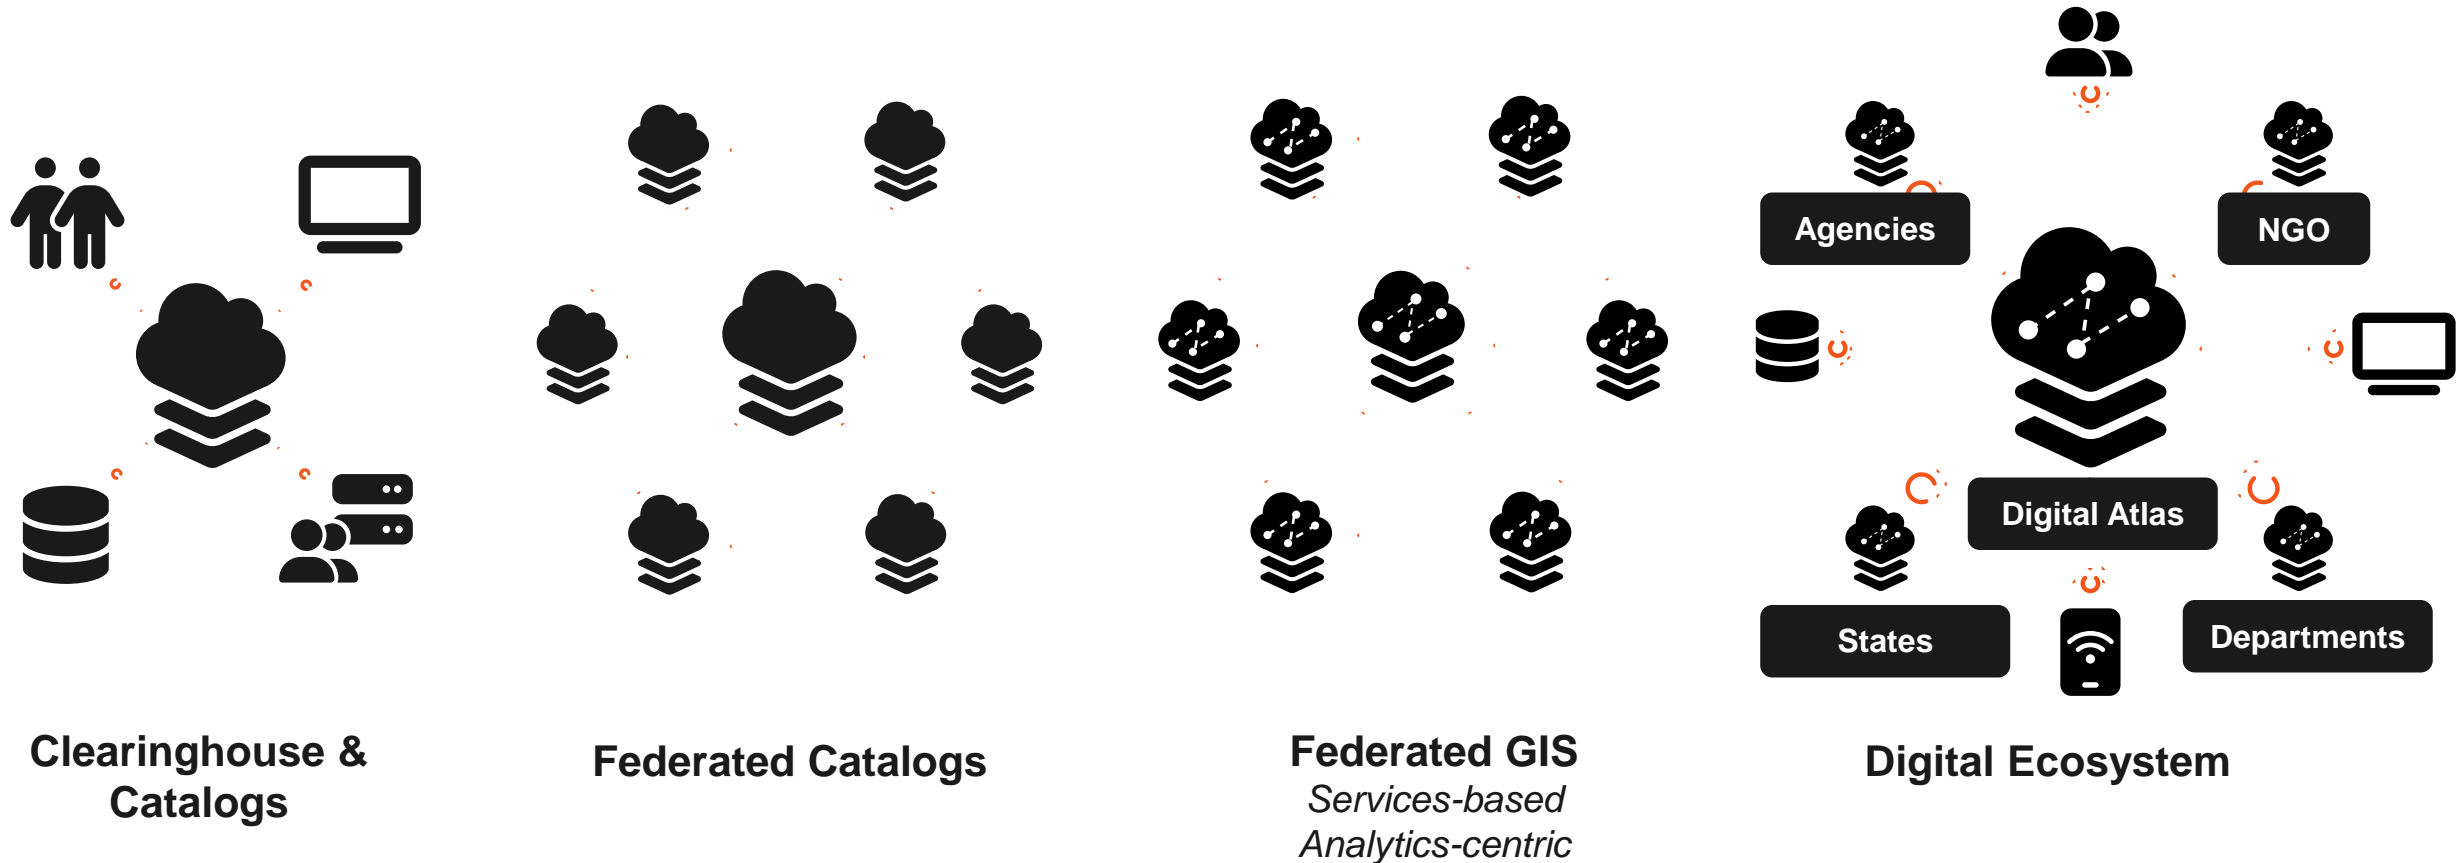

Australian Government
Geoscience Australia

Status Report – Engaging one another

Megan Wiczorek
Geoscience Australia

Working in Partnership

An Australian Government Initiative

DIGITAL ATLAS OF AUSTRALIA

How we connect Australia's data

From silos to synergy

Search and Discovery

Integration and Use

The digital ecosystem

Trusted national datasets available

Physical infrastructure
17 datasets available

Administrative boundaries
19 datasets available

Digital Atlas for everyone

- Curated and trusted data that is publicly available
- Makes it easy to find and use data
- Fuse multiple data publicly available data sets and even add your own data

Interoperability & collaboration

Ensuring flexibility, accessibility, and sustainability

How we partner across government

Partnership Purposes

The fundamental reasons or goals for which partnerships are formed.

Data sharing

Typically require a long-term or ongoing agreements to be established