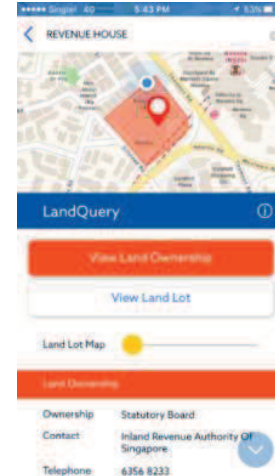

## Granularity

Detailed & authoritative map information

## OneMap functions (examples):

Multi-mode Journey Planner, e.g. walking routes

Landownership Query

Ministry of Education - SchoolQuery