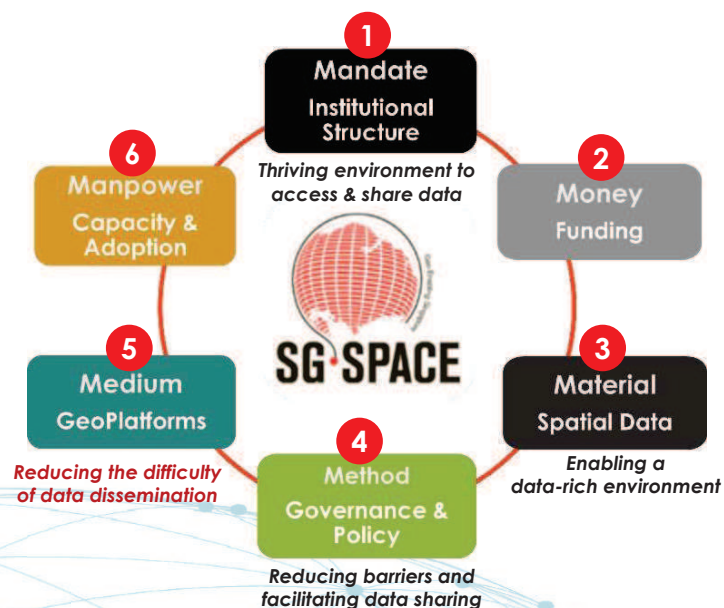

# Driving Singapore's Geospatial Development

7 November 2017

Chang Wei Mun  
GeoSpatial & Data Division  
Singapore Land Authority

©SLA 2017

1

## Singapore's National Spatial Data Infrastructure

Singapore Geospatial Collaborative Environment (SG-SPACE) Vision:  
**A Spatially-Enabled Nation**

©SLA 2017

2

# WOG Geo-Infrastructures Enable Data Sharing

## Granularity

Detailed & authoritative map information