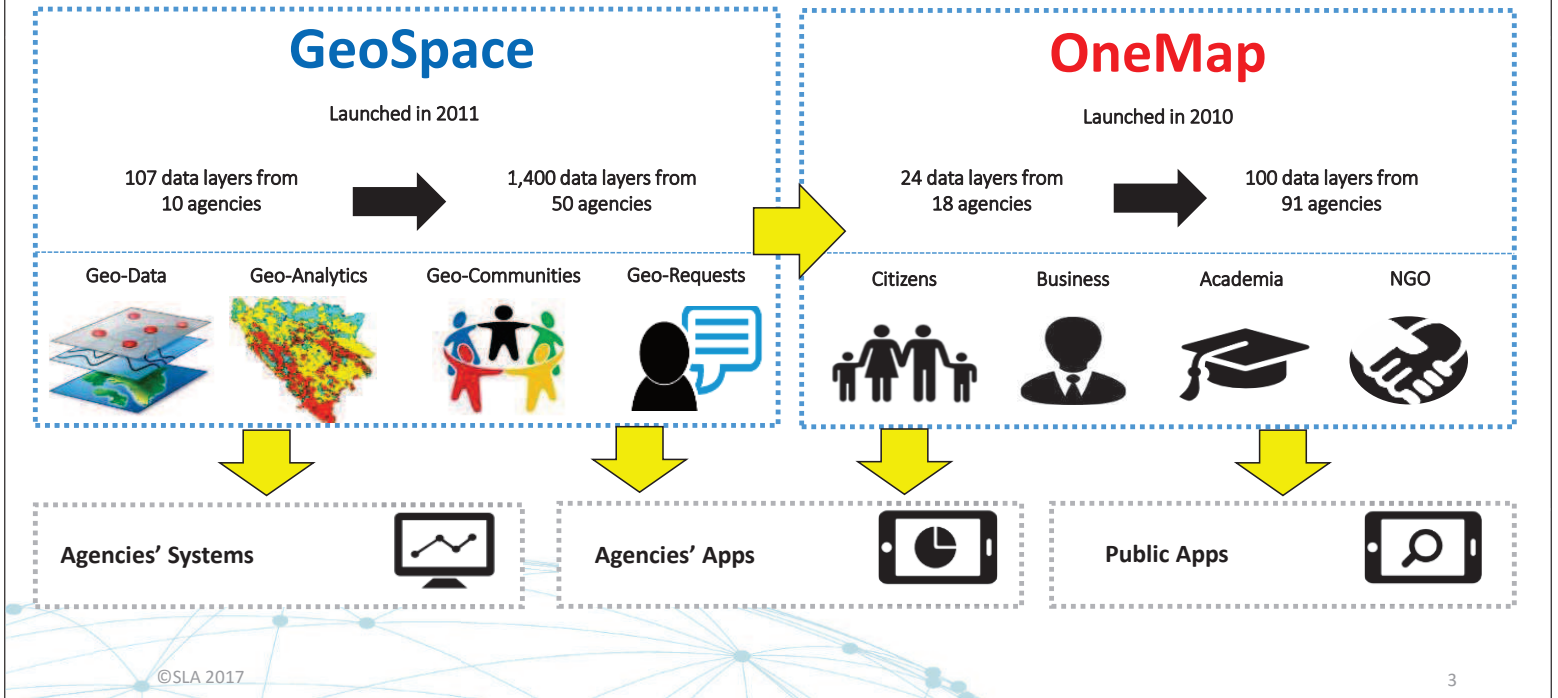

## Singapore's National Spatial Data Infrastructure

Singapore Geospatial Collaborative Environment (SG-SPACE) Vision:  
**A Spatially-Enabled Nation**

©SLA 2017

2

# WOG Geo-Infrastructures Enable Data Sharing

# GeoCommunities Connecting Agencies to Solve Problems Together

## Granularity

Detailed & authoritative map information