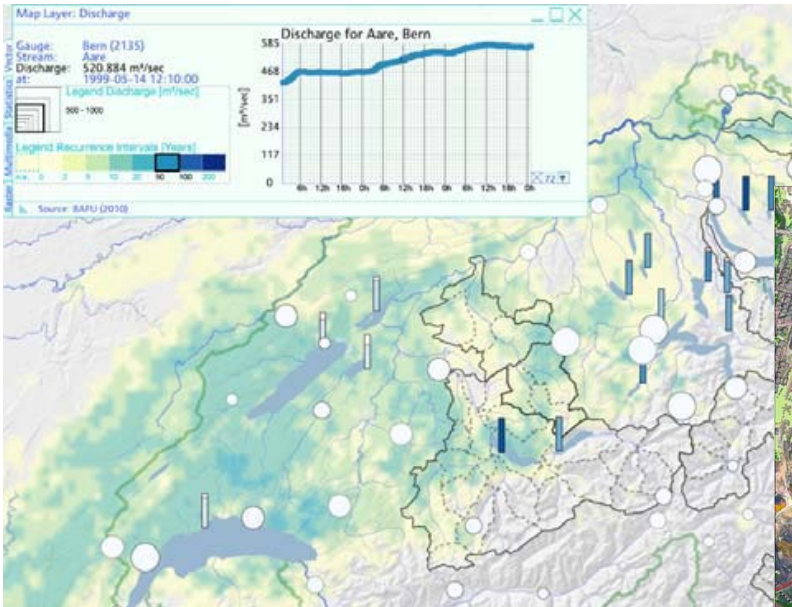

Real-Time Cartography